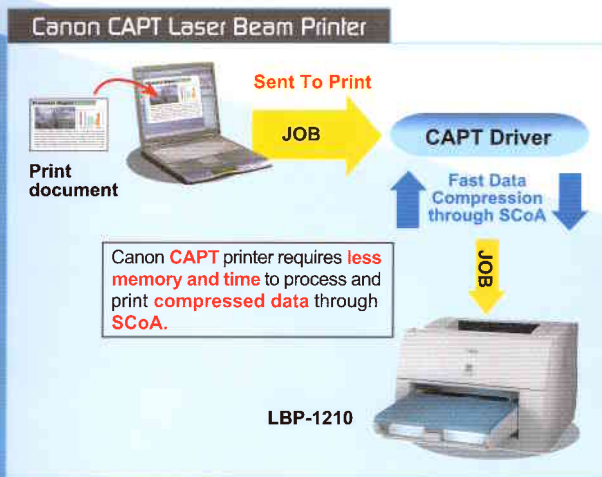

Shhh... It's Working

Believe or not, the LBP-1210 can introduce a sense of calm to your office. So refined is its technology, it brings noise pollution down to a barely audible level. Therefore, it works without disrupting the serenity of your work environment. Its quiet operation makes it ideal for an open office plan.