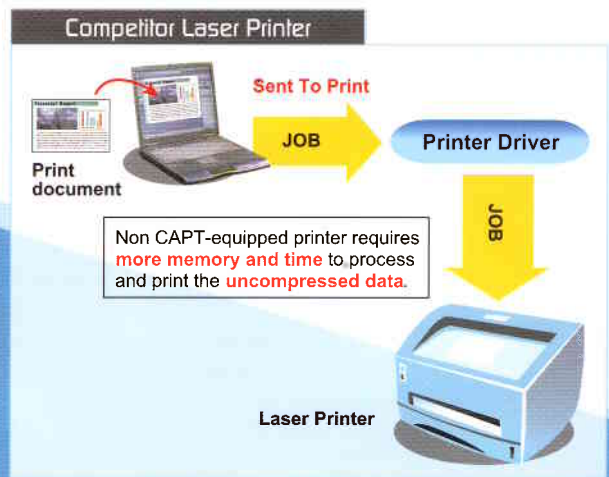

Shhh... It's Working

Believe or not, the LBP-1210 can introduce a sense of calm to your office. So refined is its technology, it brings noise pollution down to a barely audible level. Therefore, it works without disrupting the serenity of your work environment. Its quiet operation makes it ideal for an open office plan.