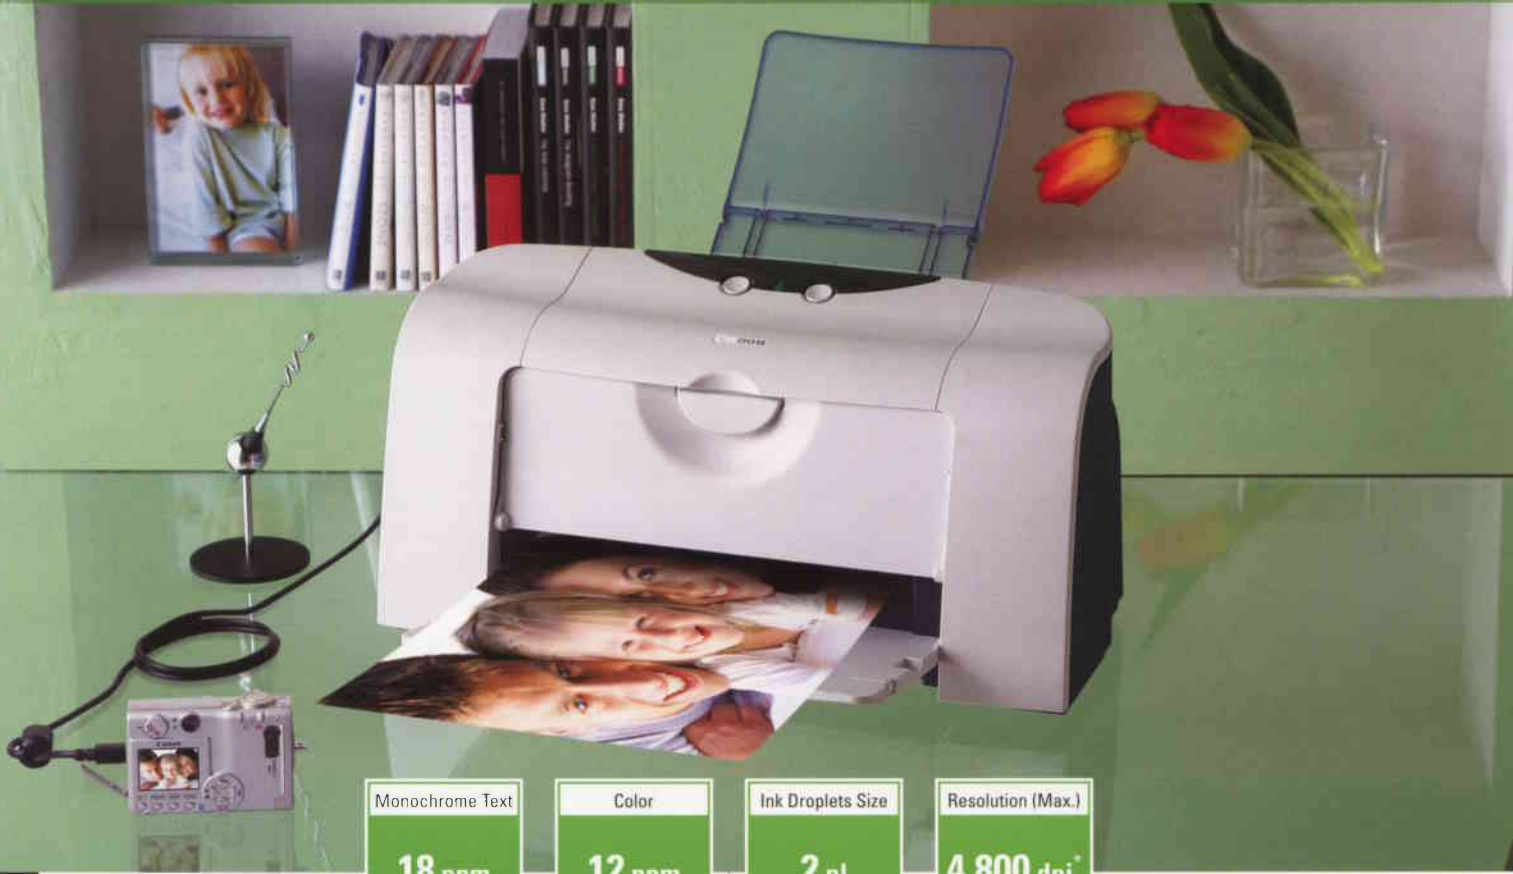

Impressive quality and performance in high-speed printing with a compact profile. Supports Camera Direct printing.

Monochrome Text
18 ppm

Color
12 ppm

Ink Droplets Size
2 pl

Resolution (Max.)
4,800 dpi*

Sophisticated Design

A compact, stylish body design with a fresh titanium white finish. Printing directly from your digital camera has never been so much fun. The i455 incorporates Camera Direct based on the new "PictBridge" industry standard. Enjoy other standard features such as photo-quality printing with fine 2 pl droplets and 4,800 dpi*, high-speed printing, and more.

Compact Body

The smart paper-feed and output trays keep out dust when not in use.

2 pl ink droplets

Incorporates a 2 pl and 5 pl Multi-Droplet Ink Ejection System made possible through New "MicroFine Droplet Technology." With this head, 2 pl and 5 pl nozzles are arranged alternately, enabling printing using only 2 pl droplets on the threshold of visibility to the naked eye.

High-density multi-nozzle head (conceptual diagram)
Total 1,088 nozzles (320 black nozzles + 768 color nozzles)

Monochrome: 18 ppm / Color: 12 ppm

Engineered to outperform other printers in its class in high-speed printing, with features such as a high-density multi-nozzle head, bi-directional printing capability, rapid paper-feed mechanisms, and more. Supports stress-free printing of a wide range of document types, including webpages.