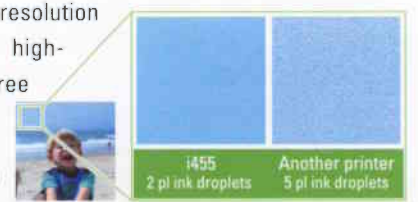

4,800 dpi*

Outstanding dot control and advanced control technology enables 4,800* x 1,200 dpi high-resolution printing. This provides high-definition photo quality free of blurring.

* Ink droplets can be placed with a pitch of 1/4800 inch at minimum.

High-density multi-nozzle head (conceptual diagram)
Total 1,088 nozzles (320 black nozzles + 768 color nozzles)