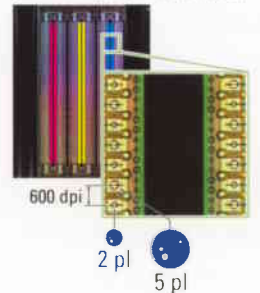

A compact, stylish body design with a fresh titanium white finish. Printing directly from your digital camera has never been so much fun. The i455 incorporates Camera Direct based on the new "PictBridge" industry standard. Enjoy other standard features such as photo-quality printing with fine 2 pl droplets and 4,800 dpi*, high-speed printing, and more.

Compact Body

The smart paper-feed and output trays keep out dust when not in use.

2 pl ink droplets

Incorporates a 2 pl and 5 pl Multi-Droplet Ink Ejection System made possible through New "MicroFine Droplet Technology." With this head, 2 pl and 5 pl nozzles are arranged alternately, enabling printing using only 2 pl droplets on the threshold of visibility to the naked eye.

4,800 dpi*

Outstanding dot control and advanced control technology enables 4,800* x 1,200 dpi high-resolution printing. This provides high-definition photo quality free of blurring.

* Ink droplets can be placed with a pitch of 1/4800 inch at minimum.

High-density multi-nozzle head (conceptual diagram)
Total 1,088 nozzles (320 black nozzles + 768 color nozzles)

Monochrome: 18 ppm / Color: 12 ppm

Engineered to outperform other printers in its class in high-speed printing, with features such as a high-density multi-nozzle head, bi-directional printing capability, rapid paper-feed mechanisms, and more. Supports stress-free printing of a wide range of document types, including webpages.