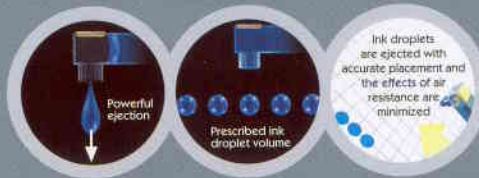

\*<sup>1</sup> Ink droplets can be placed with a pitch of 1/4800 inch at minimum.

\*<sup>2</sup> Prints with 5pl ink droplets in all colour printing modes.

### New MicroFine Droplet Technology Shapes 5pl Ink Droplets!

The **XNU** i255 incorporates Canon's New MicroFine Droplet Technology to produce microscopic 5pl ink droplets. These droplets are placed with extreme accuracy, thanks to its advanced, multi-nozzle print head. The result is exceptional precision and detail, uniform density of dot coverage and consistent photo quality.