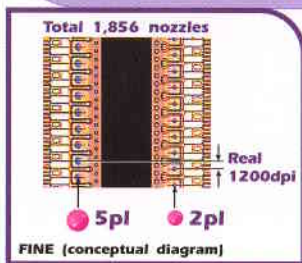

ink droplet size

2 pl

monochrome text

25 ppm

resolution (max.)

4800 dpi

colour

17 ppm

Photo Print

4800 x 1200 dpi
Supports PictBridge

Scan

2400 x 4800 dpi
3D Scanning

Copy

17cpm Colour
25cpm Monochrome

Fax

Super G3 Modem
33Kbps

Canon's FINE Technology Print Head – Amazing Speed, Exceptional Precision

Canon PIXMA printers incorporate the **Full Photo-Lithography Inkjet Nozzle Engineering (FINE) technology print head**, which has more nozzles than competitors' equivalent models. Ink droplets are ejected at consistent, fixed volumes with remarkable accuracy for smoother, grain-free images. And FINE print heads achieve amazing speeds by covering a wider area in a single pass. High speed, high resolution, and high quality. That's perfectly FINE with Canon!