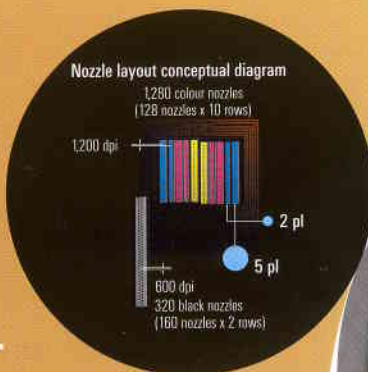

copy

fax

The perfect all-in-one photo device for your business

Canon

Photo printing...

Canon's **MicroFine Droplet Technology** allows the MP700 and MP730's print heads to eject both ultra-fine **2-picolitre and 5-picolitre** ink droplets. This achieves colour gradations equivalent to 6-ink colours and produces high-quality, grainless prints, while the rich dynamic range ensures sharp image quality with high colour saturation. The **1200 dpi high-density** head for precision dot placement gives crystal clear **4800 x 1200 dpi resolution**. Borderless prints and copies are available from 4 x 6" right up to A4 size.

When it comes to printing, the MP700 and MP730 outpace even single-function machines - you'll get **perfect borderless 4 x 6" photo prints** in as little as **47 seconds**. Both machines perform at an astonishingly fast **speed of 22 pages per minute for monochrome** and **14 pages per minute for colour**. The ultra-wide **multi-nozzle** print head has **1066 nozzles** and is capable of ejecting approximately **19 million ink droplets per second** for incredibly sharp prints. At the same time, a **4-motor system** improves performance by allowing **high-speed paper feeding and relay feeding** for fast and continuous printing.